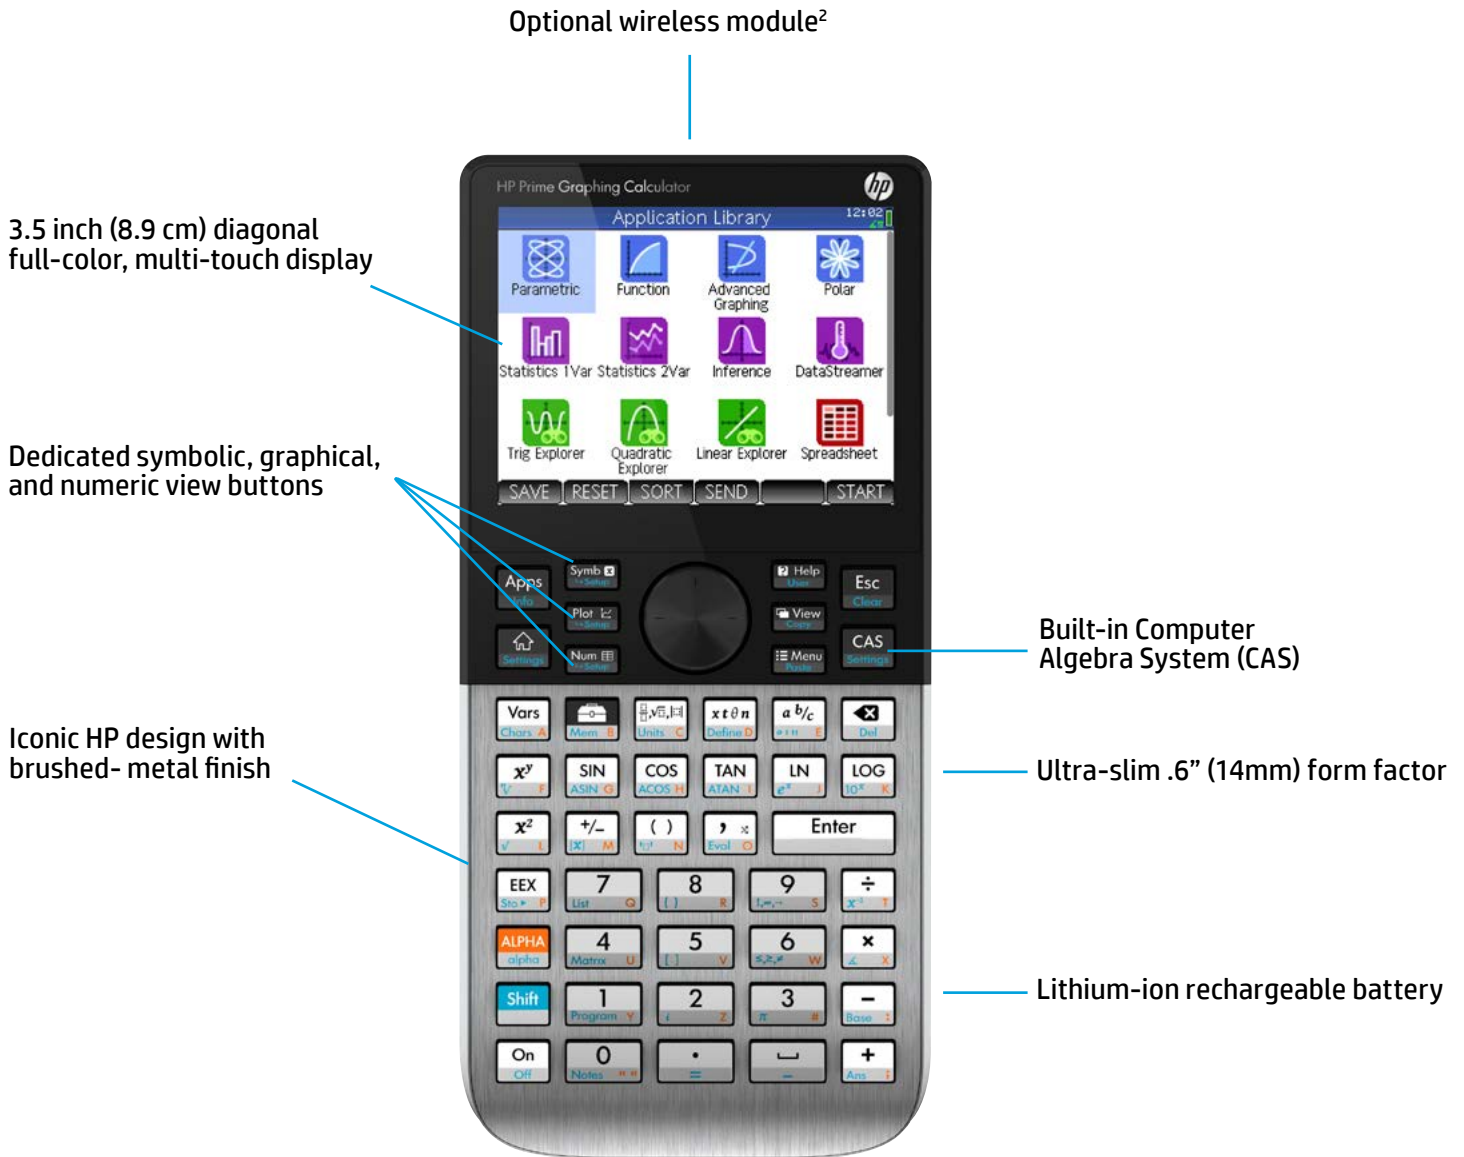

HP Prime Graphing Calculator

² HP Prime Wireless Kit sold separately. Requires wireless modules connected to calculator and PC USB ports.